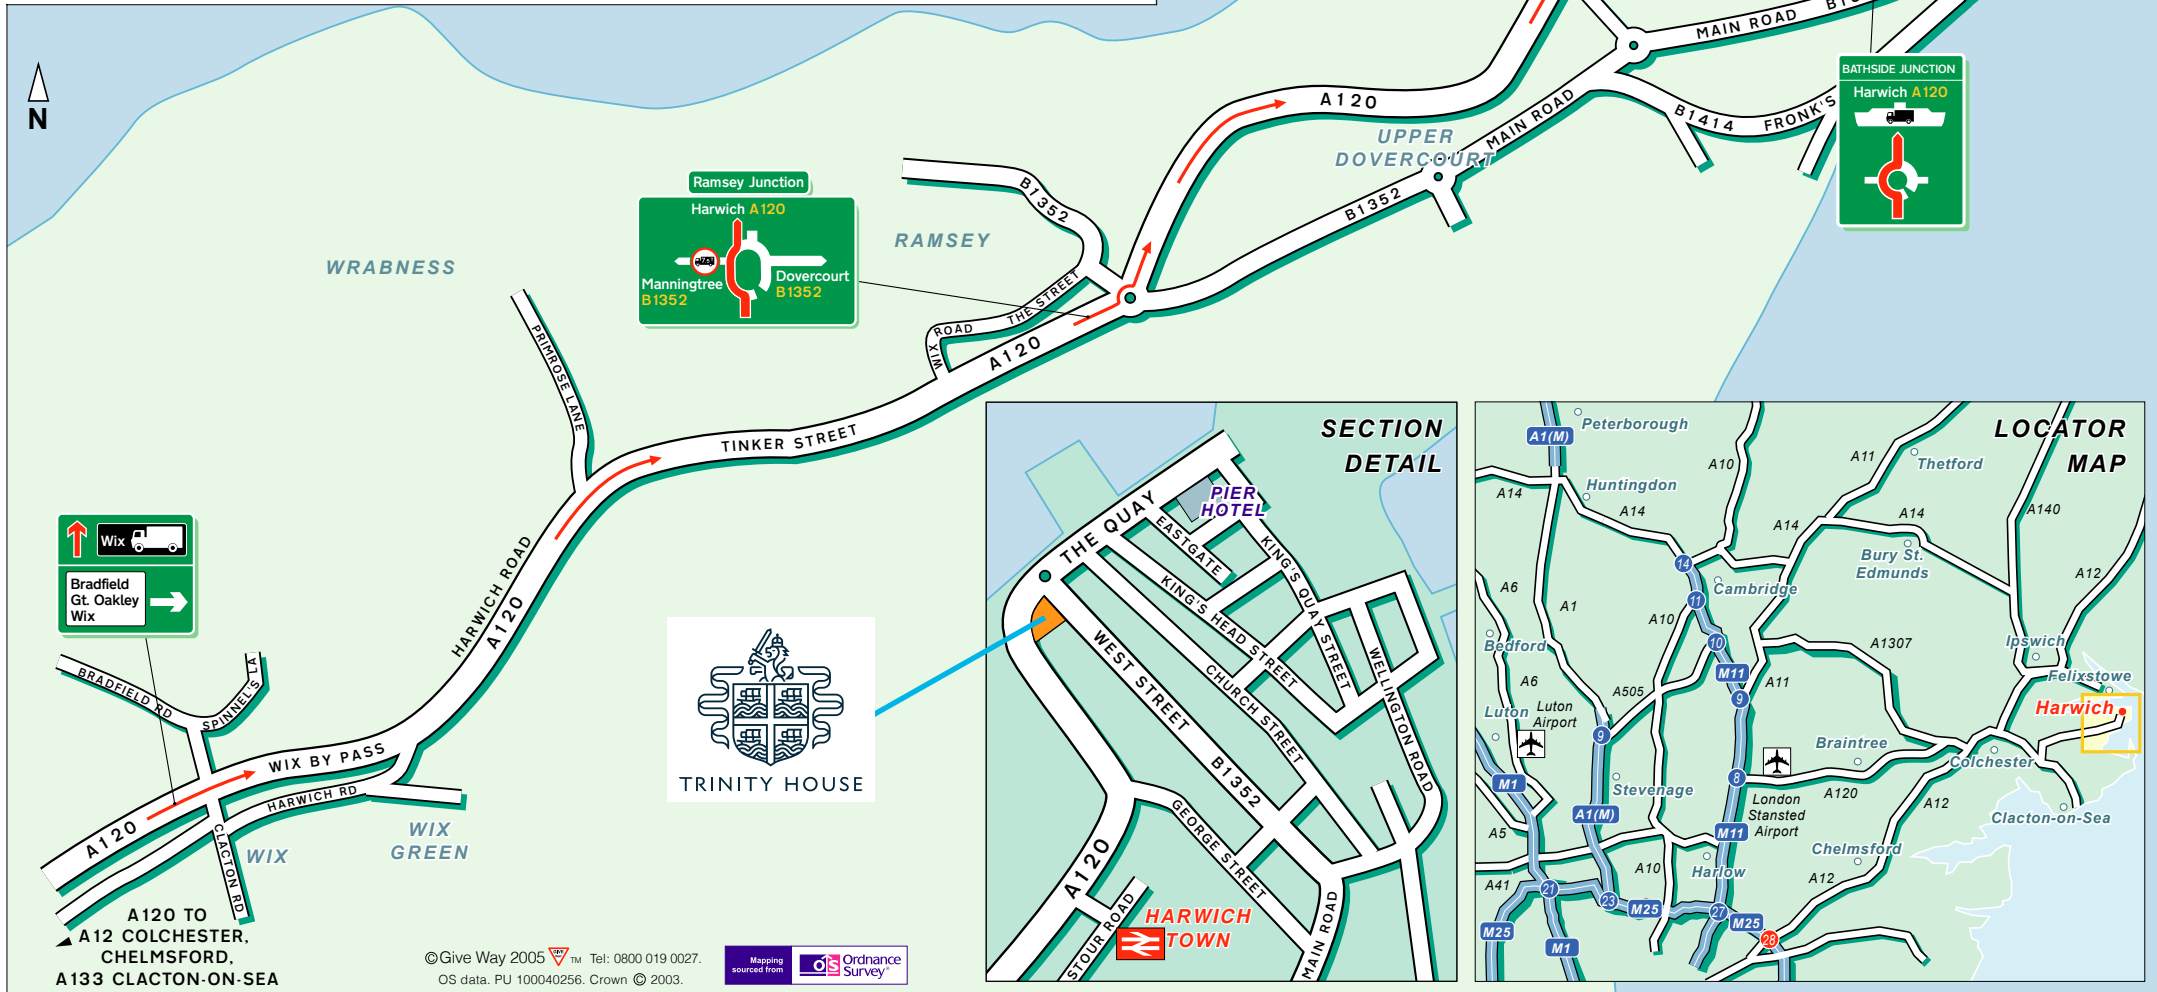

TRINITY HOUSE

The Quay, Harwich, Essex,
CO12 3JW

Tel. +44 (0)1255 245 000

Public Transport

By Rail

The Trinity House Depot is a five minute walk from **Harwich Town Station**. Services operate regularly on the main line from London Liverpool Street. Passengers should change trains at Manningtree (unless joining a direct train to Harwich Town) and join the connecting service to Harwich Town *not* Harwich International Port.

*SEE SECTION DETAIL