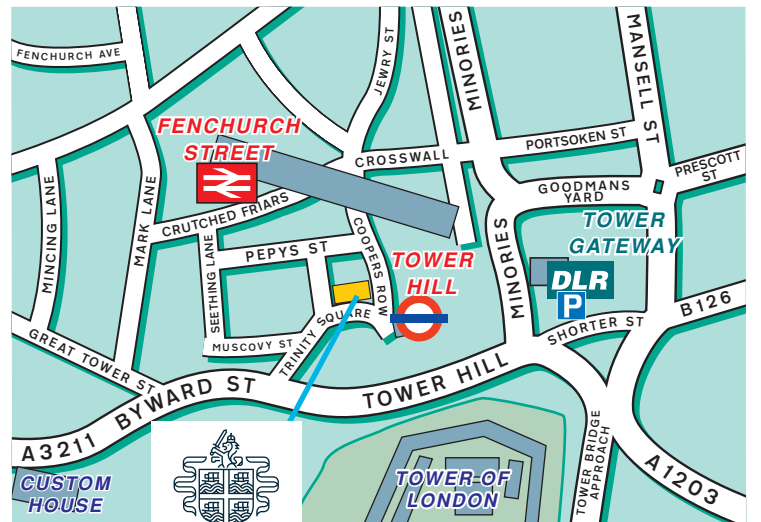

### Public Transport

**By Rail: Fenchurch Street**  
Approximately 5 minutes' walk.

**By Underground: Tower Hill**  
(District and Circle lines) Less than a minute's walk.

**By DLR: Tower Gateway**  
Approximately 5 minutes' walk.

**By River Taxi: Tower Millenium Pier**

**By Air**  
City Airport: Approximately 30 minutes' drive.

Heathrow Airport: Approximately 1 hour's drive.

Gatwick Airport: Approximately 1 hour's drive.

TRINITY HOUSE