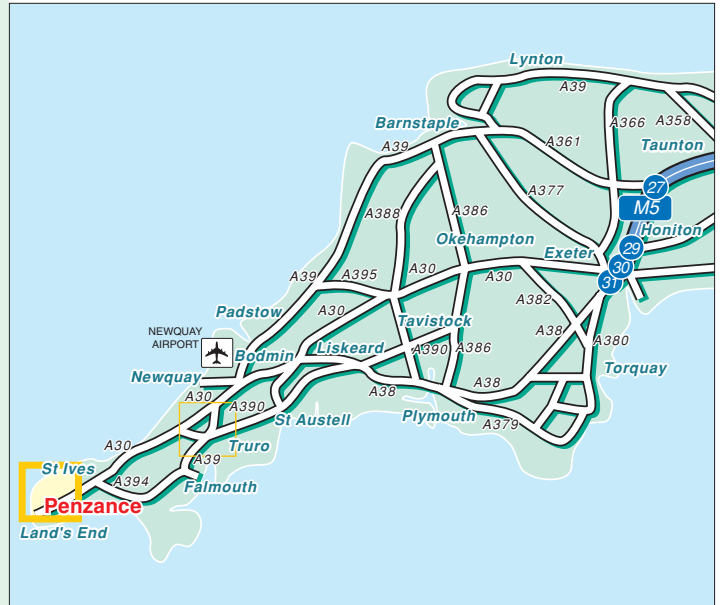

TRINITY HOUSE

Land's End Airport, St Just, Penzance, TR19 7RL

Tel: +44 (0)1736 786900

Public Transport

By Rail

The Trinity House Depot is approximately 20 minutes away from **Penzance Station**. Taxis are available from outside the station.

By Air

The Trinity House Depot is approximately 1 hour away from **Newquay Airport**.

TRINITY HOUSE

LAND'S END AIRPORT

A30 TO
PENZANCE,
EXETER,
M5, BRISTOL,
M4, LONDON